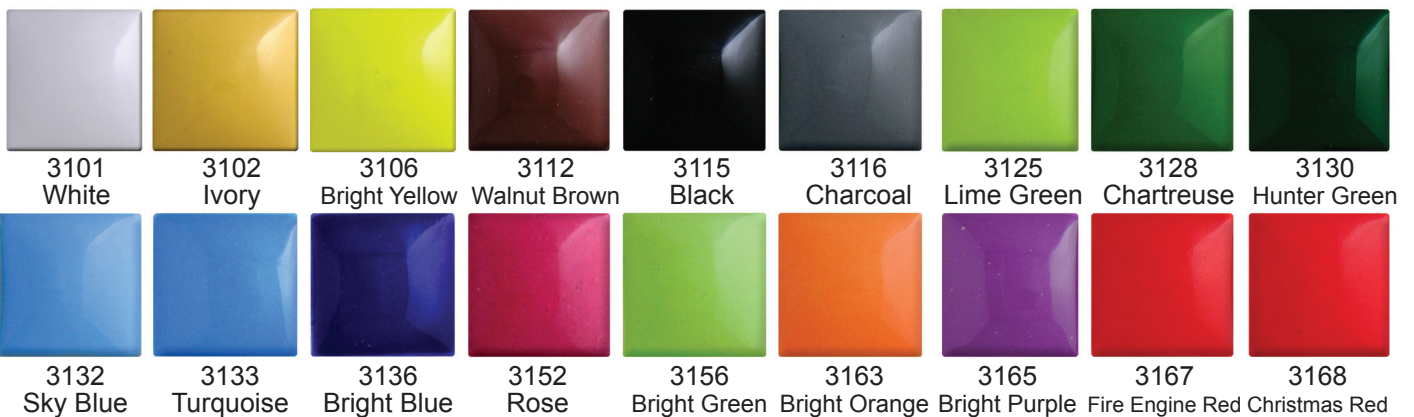

Spectrum Glazes

multi pen

Liquid Enamel Pens
For use on glass,
ceramic, and metal:

- Easy to use
- Fires at 1400-1550 °F (750-850 °C)
- Lead Free
- Non-Toxic
- Dinnerware safe
- Dishwasher proof
- Colors intermixable