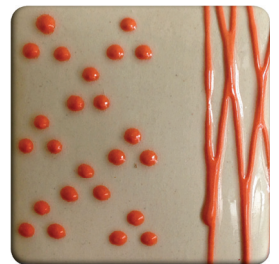

## Raised Accent Colors

Fire Cone 06 to Cone 10.

Use on their own, underneath, or on top of a glaze.  
Guaranteed to hold their shape without melting.

RAC 1  
White

RAC 3  
Black

RAC 2  
Gray

RAC 4  
Brown

RAC 6  
Bright Yellow

RAC 7  
Lime Green

RAC 10  
Rose

RAC 11  
Lavender

RAC 13  
Royal Blue

RAC 14  
Turquoise

RAC 17  
Green

RAC 18  
Poppy Red

RAC 19  
Pumpkin Orange