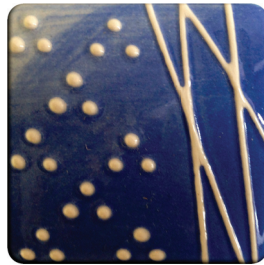

## Raised Accent Colors

Fire Cone 06 to Cone 10.

Use on their own, underneath, or on top of a glaze.  
Guaranteed to hold their shape without melting.

RAC 1  
White

RAC 3  
Black

RAC 2  
Gray

RAC 4  
Brown

RAC 6  
Bright Yellow

RAC 7  
Lime Green

RAC 10  
Rose

RAC 11  
Lavender

RAC 13  
Royal Blue

RAC 14  
Turquoise

RAC 17  
Green

RAC 18  
Poppy Red

RAC 19  
Pumpkin Orange