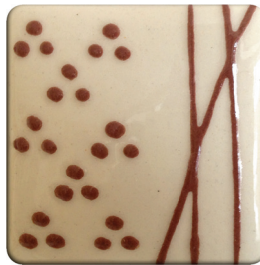

## Raised Accent Colors

Fire Cone 06 to Cone 10.

Use on their own, underneath, or on top of a glaze.  
Guaranteed to hold their shape without melting.

RAC 1  
White

RAC 3  
Black

RAC 2  
Gray

RAC 4  
Brown

RAC 6  
Bright Yellow

RAC 7  
Lime Green

RAC 10  
Rose

RAC 11  
Lavender

RAC 13  
Royal Blue

RAC 14  
Turquoise

RAC 17  
Green

RAC 18  
Poppy Red

RAC 19  
Pumpkin Orange