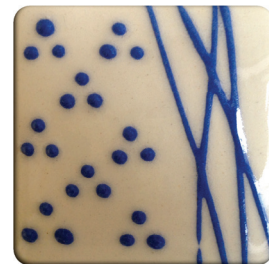

## Raised Accent Colors

Fire Cone 06 to Cone 10.

Use on their own, underneath, or on top of a glaze.  
Guaranteed to hold their shape without melting.

RAC 1  
White

RAC 3  
Black

RAC 2  
Gray

RAC 4  
Brown

RAC 6  
Bright Yellow

RAC 7  
Lime Green

RAC 10  
Rose

RAC 11  
Lavender

RAC 13  
Royal Blue

RAC 14  
Turquoise

RAC 17  
Green

RAC 18  
Poppy Red

RAC 19  
Pumpkin Orange