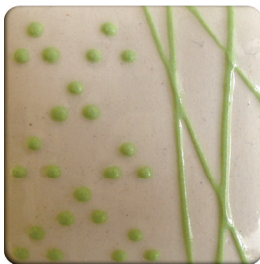

## Raised Accent Colors

Fire Cone 06 to Cone 10.

Use on their own, underneath, or on top of a glaze.  
Guaranteed to hold their shape without melting.

RAC 1  
White

RAC 3  
Black

RAC 2  
Gray

RAC 4  
Brown

RAC 6  
Bright Yellow

RAC 7  
Lime Green

RAC 10  
Rose

RAC 11  
Lavender

RAC 13  
Royal Blue

RAC 14  
Turquoise

RAC 17  
Green

RAC 18  
Poppy Red

RAC 19  
Pumpkin Orange