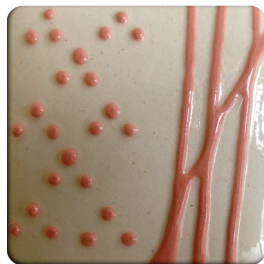

## Raised Accent Colors

Fire Cone 06 to Cone 10.

Use on their own, underneath, or on top of a glaze.  
Guaranteed to hold their shape without melting.

RAC 1  
White

RAC 3  
Black

RAC 2  
Gray

RAC 4  
Brown

RAC 6  
Bright Yellow

RAC 7  
Lime Green

RAC 10  
Rose

RAC 11  
Lavender

RAC 13  
Royal Blue

RAC 14  
Turquoise

RAC 17  
Green

RAC 18  
Poppy Red

RAC 19  
Pumpkin Orange